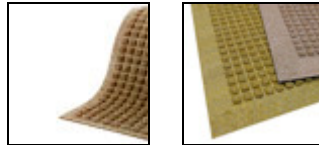

## Waterhog Fashion Drainable Mats

Waterhog Drainable Mats are perfect for exposed outdoor locations where rain and snow are present. Water simply runs right off the sloped borders and thus does not pool within the mat. The raised square ("waffle-like") surface aggressively scrapes shoes clean of dirt and water.

- Waterhog Drainable Floor Mats are made with a matching fabric border.
- The Waterhog mat's surface is made of an anti-static, polypropylene which dries quickly and does not fade or rot, making the Waterhog Fashion Drainage Mat an ideal door mat for outdoor areas.
- To clean your Waterhog Drainage Mat, vacuum, hose off and hang to dry or use extraction cleaning methods.
- Waterhog Drainage Door Mats have 20% recycled content.